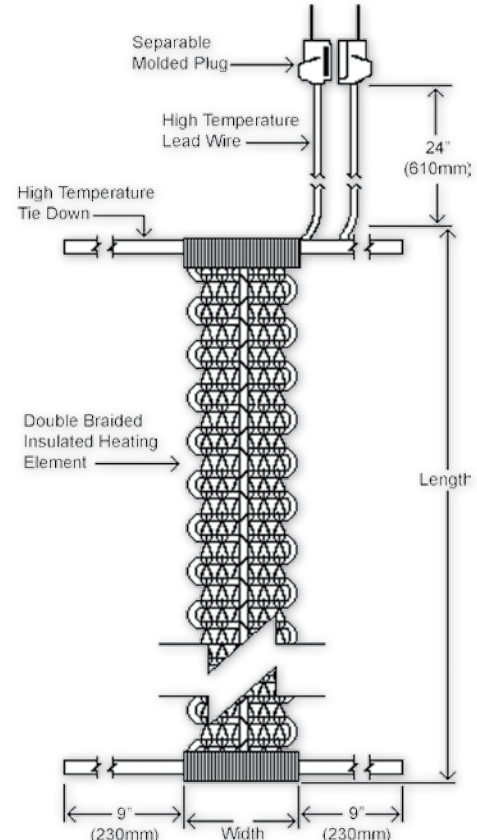

Ordering Information:

B00 series: Standard Insulated Heating Tape

Power Leads on Same End

Width in (mm)	Length ft (m)	Total Watts	Part No. 120VAC	Part No. 240VAC
0.5 (13)	2 (0.6)	105	B00051020L	B00052020L*
0.5 (13)	4 (1.2)	210	B00051040L	B00052040L*
0.5 (13)	6 (1.8)	310	B00051060L	B00052060L*
0.5 (13)	8 (2.4)	420	B00051080L	B00052080L*
0.5 (13)	10 (3.1)	520	B00051100L	B00052100L*
1.0 (25)	2 (0.6)	210	B00101020L	B00102020L*
1.0 (25)	4 (1.2)	420	B00101040L	B00102040L*
1.0 (25)	6 (1.8)	620	B00101060L	B00102060L*
1.0 (25)	8 (2.4)	830	B00101080L	B00102080L*
1.0 (25)	10 (3.1)	1045	N/A	B00102100L*

* Plug not included

BW0 series: High Temperature Standard Insulated Heating Tape

Power Leads on Same End

Width in (mm)	Length ft (m)	Total Watts	Part No. 120VAC	Part No. 240VAC
0.5 (13)	2 (0.6)	160	BW0051020L	BW0052020L*
0.5 (13)	4 (1.2)	310	BW0051040L	BW0052040L*
0.5 (13)	6 (1.8)	470	BW0051060L	BW0052060L*
0.5 (13)	8 (2.4)	620	BW0051080L	BW0052080L*
0.5 (13)	10 (3.1)	780	N/A	BW0052100L*
0.5 (13)	12 (3.7)	940	N/A	BW0052120L*
1.0 (25)	2 (0.6)	310	BW0101020L	BW0102020L*
1.0 (25)	4 (1.2)	620	BW0101040L	BW0102040L*
1.0 (25)	6 (1.8)	940	N/A	BW0102060L*
1.0 (25)	8 (2.4)	1250	N/A	BW0102080L*

* Plug not included

Ordering option: For a single power lead on opposite ends, remove "L" from end of part number

IMPORTANT: Temperature controller is required for this product. See pages 80 through 100 for options.